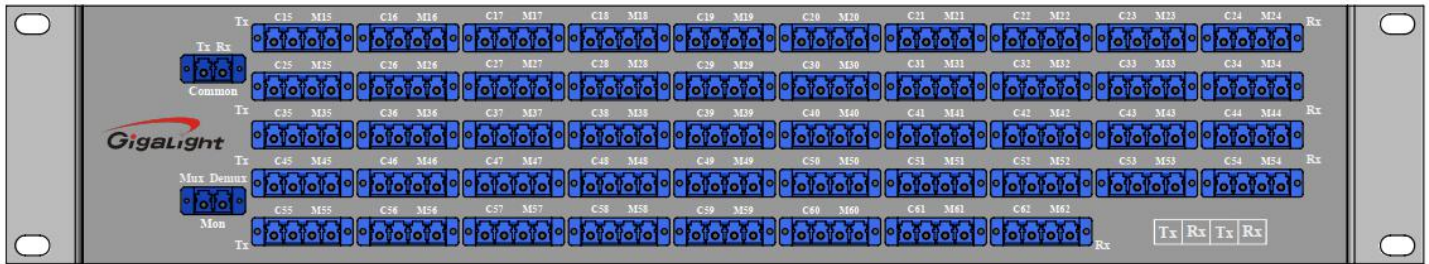

Polarization Dependent Loss	dB	≤0.5
PMD	ps	≤0.5
Chromatic Dispersion	ps/nm	±20
Return Loss	dB	≥40
Operation Temperature	°C	-5 ~ 75
Storage Temperature	°C	-40 ~ +85
Package	mm	484*245*88(19"2U Rack Mount Box)

Mechanical Dimensions

19" 2U Rack (Rack-Mountable 483*245*88)

ITU Channel (xx or yy)	C15	M15	C16	M16	C17	M17	C18	M18	C19	M19	C20	M20	C21	M21	C22	M22	C23	M23	C24	M24
Wavelength (nm)	1565.496	1565.087	1564.679	1564.271	1563.863	1563.455	1563.047	1562.640	1562.233	1561.826	1561.419	1561.013	1560.606	1560.200	1559.794	1559.389	1558.983	1558.578	1558.173	1557.768

ITU Channel (xx or yy)	C25	M25	C26	M26	C27	M27	C28	M28	C29	M29	C30	M30	C31	M31	C32	M32	C33	M33	C34	M34
Wavelength (nm)	1557.363	1556.959	1556.555	1556.151	1555.747	1555.343	1554.940	1554.537	1554.134	1553.731	1553.329	1552.927	1552.524	1552.123	1551.721	1551.319	1550.918	1550.517	1550.116	1549.716